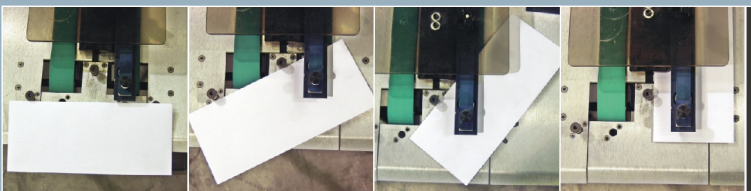

All Specifications are subject to change.

SPECIFICATIONS & APPLICATIONS

- ▶ The Sure-Feed Bump Turn is a versatile stand alone unit capable of integrating your existing folder with an in-line ink jet printer or tabbing system.
- ▶ Full height and angle adjustments with left and right hand bump turning giving you flexibility unavailable elsewhere.
- ▶ Adjustable multi-bump pin positioning can turn some of the most difficult materials in a smooth motion.