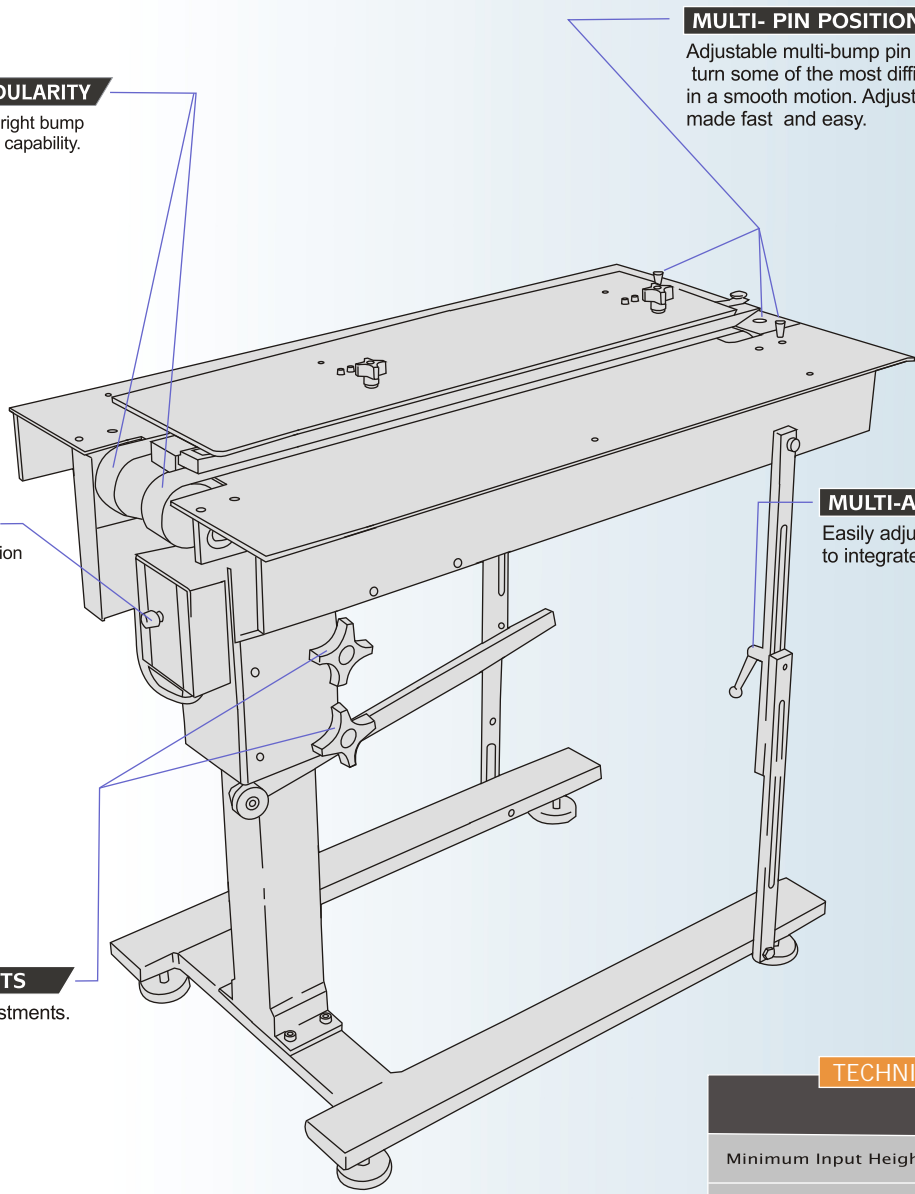

BUMP TURN

KEY FEATURES

MODULARITY
Left or right bump turning capability.

MULTI- PIN POSITIONING
Adjustable multi-bump pin positioning can turn some of the most difficult materials in a smooth motion. Adjustments are made fast and easy.

VARIABLE SPEED
Adjustable for your application

MULTI-ANGLE POSITIONING
Easily adjust the angle of the Bump Turn to integrate with your existing equipment.

HEIGHT ADJUSTMENTS
Full height and angle adjustments.

TECHNICAL SPECIFICATIONS

Minimum Input Height	21"
Maximum Input Height	35"
Minimum Output Height	32"
Maximum Output Height	35"
Maximum Thickness	.125"
Product Width	Product Dependant
Speed	20-500 feet/min.
Electrical	120 VAC, 3 Amp
Left Hand / Right Hand Bump	5 minute change over
Dimensions	W 19.50" x L 35.25" x H33.25"
Weight	49.5 Lbs.
Warranty	2 Year Limited

All Specifications are subject to change.

SPECIFICATIONS & APPLICATIONS

- ▶ The Sure-Feed Bump Turn is a versatile stand alone unit capable of integrating your existing folder with an in-line ink jet printer or tabbing system.
- ▶ Full height and angle adjustments with left and right hand bump turning giving you flexibility unavailable elsewhere.
- ▶ Adjustable multi-bump pin positioning can turn some of the most difficult materials in a smooth motion.