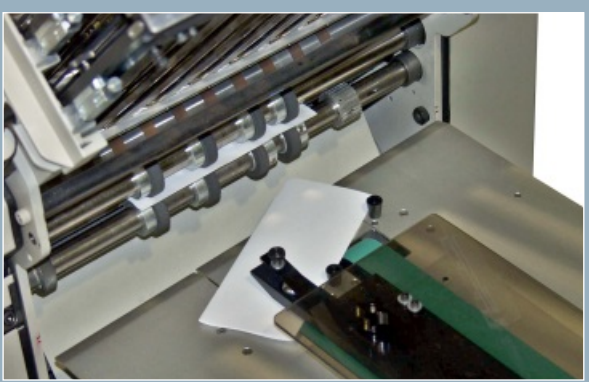

BUMP TURN

KEY FEATURES

MODULARITY
Left or right bump turning capability.

MULTI- PIN POSITIONING
Adjustable multi-bump pin positioning can turn some of the most difficult materials in a smooth motion. Adjustments are made fast and easy.

VARIABLE SPEED
Adjustable for your application

MULTI-ANGLE POSITIONING
Easily adjust the angle of the Bump Turn to integrate with your existing equipment.

HEIGHT ADJUSTMENTS
Full height and angle adjustments.

All Specifications are subject to change.

SPECIFICATIONS & APPLICATIONS

- ▶ The Sure-Feed Bump Turn is a versatile stand alone unit capable of integrating your existing folder with an in-line ink jet printer or tabbing system.
- ▶ Full height and angle adjustments with left and right hand bump turning giving you flexibility unavailable elsewhere.
- ▶ Adjustable multi-bump pin positioning can turn some of the most difficult materials in a smooth motion.