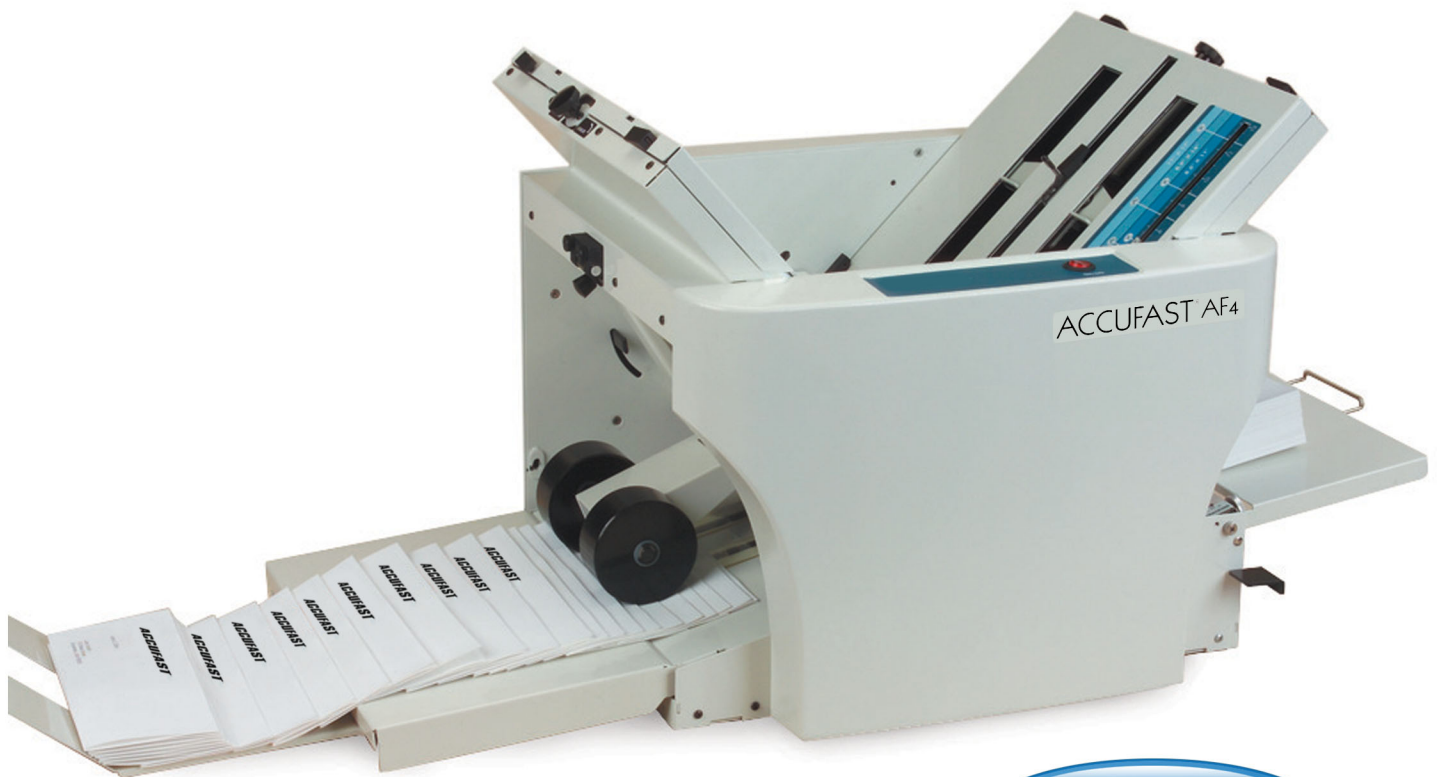

# ACCUFAST® AF4

VERY ATTRACTIVE. VERY FAST. VERY AFFORDABLE.

AutoSet Exit Rolls slash jams.  
Old School Steel Construction.  
American Made.

up to 11" x 17"  
paper handling capability

**The new AF4... simply the best value paper folder available in today's market.**

Single

Gate

Letter

Zig-Zag

Double-Parallel

### Manufactured in U.S.A.

- Size..... Full 11"x17" fold capabilities – as well as up to A3.  
Paper Weight..... Up to 80# depending on paper stock.  
Folds..... All standard and custom folds with easy to read scales.  
Speed..... 15,000 (8.5"x11" – C fold) per hour.  
Foot Print..... 17"x19" folded up.  
Power..... 110-220 volt, 50/60 HZ (US and international versions).  
Paper Capacity..... 400 sheets (20# bond).  
Feed..... 3 roll top feed system – no fanning needed.  
Out-Put..... Powered conveyor for neat stacking.

### FEATURES

- Self-setting stacking rollers for standard folds. Also, adjustable for customs.
- "Split table", allows the user to remove only the top half of the fold table for maintenance. This is easier, lighter and also no power cables to connect.
- Both fold tables bottoms are also mounted in a "V" pattern so the operator can easily see and set both fold tables.
- Removable top roller for easy maintenance.
- Removable feed tires and separator.
- 14 gauge steel chassis for an extremely strong and square machine.
- Easy macro and micro paper stop adjustments.
- Half-fold setting a snap.
- Easy skew and paper separator adjustments.
- Insulated for noise reduction.
- Extended conveyor.