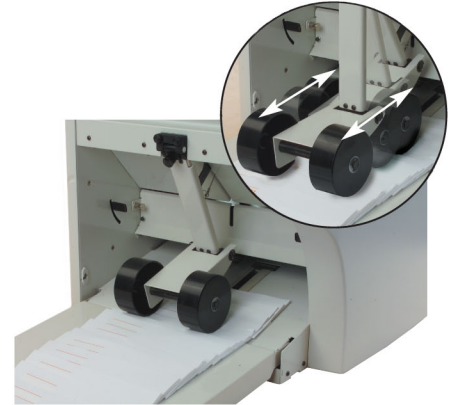

# ACCUFAST® AF4

VERY ATTRACTIVE. VERY FAST. VERY AFFORDABLE.

AutoSet Exit Rolls slash jams.  
Old School Steel Construction.  
American Made.

up to 11" x 17"  
paper handling capability

**The new AF4... simply the best value paper folder available in today's market.**

Single

Gate

Letter

Zig-Zag

Double-Parallel

### Manufactured in U.S.A.

- Size..... Full 11"x17" fold capabilities – as well as up to A3.  
Paper Weight..... Up to 80# depending on paper stock.  
Folds..... All standard and custom folds with easy to read scales.  
Speed..... 15,000 (8.5"x11" – C fold) per hour.  
Foot Print..... 17"x19" folded up.  
Power..... 110-220 volt, 50/60 HZ (US and international versions).  
Paper Capacity..... 400 sheets (20# bond).  
Feed..... 3 roll top feed system – no fanning needed.  
Out-Put..... Powered conveyor for neat stacking.

### FEATURES

- Self-setting stacking rollers for standard folds. Also, adjustable for customs.
- "Split table", allows the user to remove only the top half of the fold table for maintenance. This is easier, lighter and also no power cables to connect.
- Both fold tables bottoms are also mounted in a "V" pattern so the operator can easily see and set both fold tables.
- Removable top roller for easy maintenance.
- Removable feed tires and separator.
- 14 gauge steel chassis for an extremely strong and square machine.
- Easy macro and micro paper stop adjustments.
- Half-fold setting a snap.
- Easy skew and paper separator adjustments.
- Insulated for noise reduction.
- Extended conveyor.